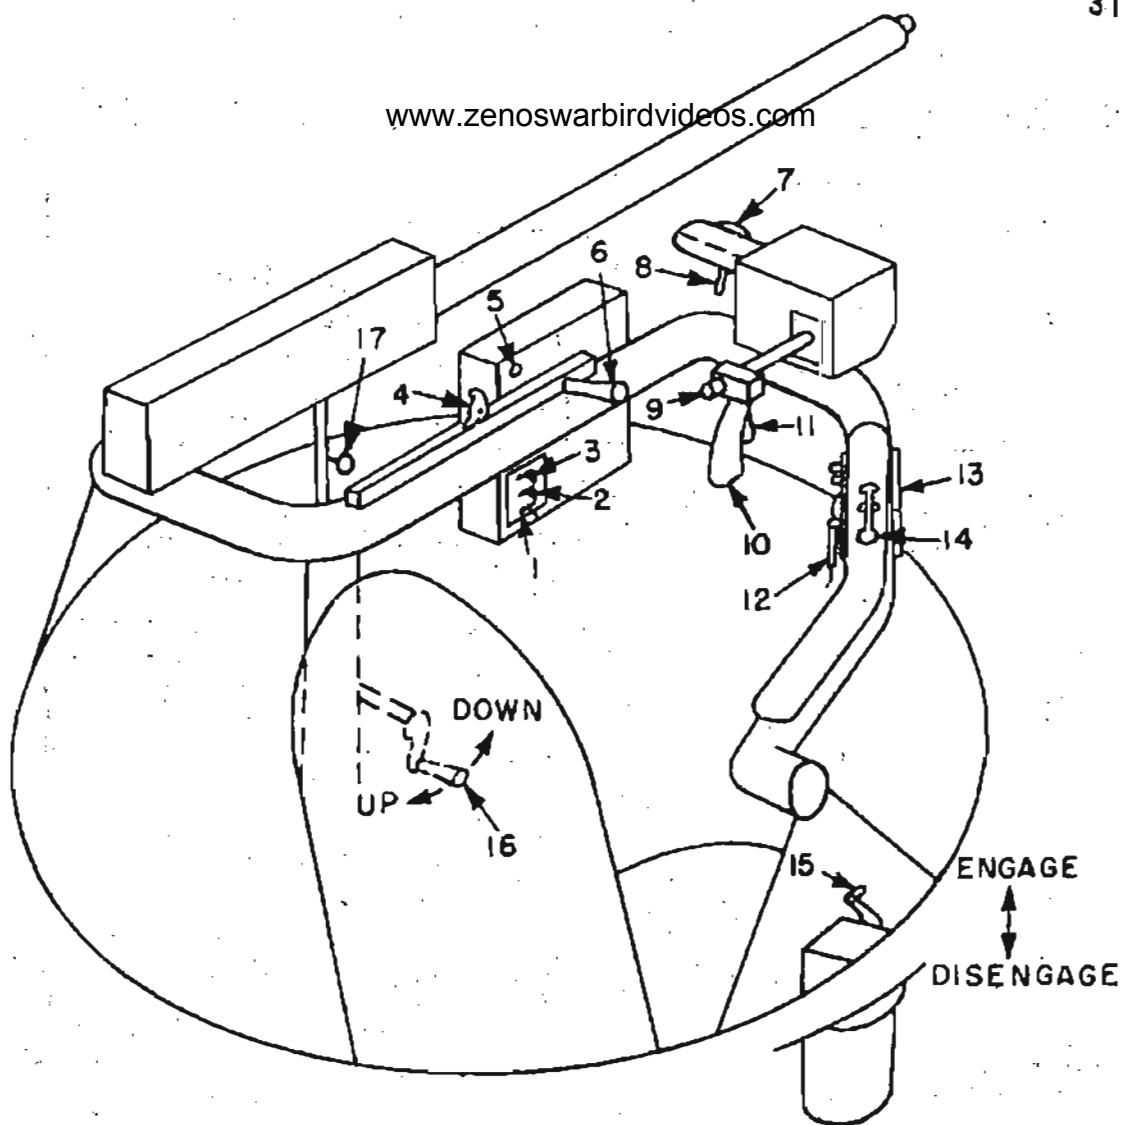

www.zenoswarbirdvideos.com

- | | |
|-----------------------------------|------------------------------------|
| 1. Turret Light Switch | 9. High Speed Switch |
| 2. Elevation Power Switch | 10. Main Control Grip |
| 3. Train (Azimuth) Power Switch | 11. Trigger Switch |
| 4. Safety Catch - Charging Handle | 12. Microphone |
| 5. Firing Solenoid Overload Reset | 13. Interphone Control Box |
| 6. Gun Charging Handle | 14. Radio Key |
| 7. Dead Man's Switch | 15. Clutch Lever - Train (Azimuth) |
| 8. Master Power Switch | 16. Manual Crank - Elevation |
| | 17. Amm. Container Release |

TURRET CONTROLS DIAGRAM

FIG. 1