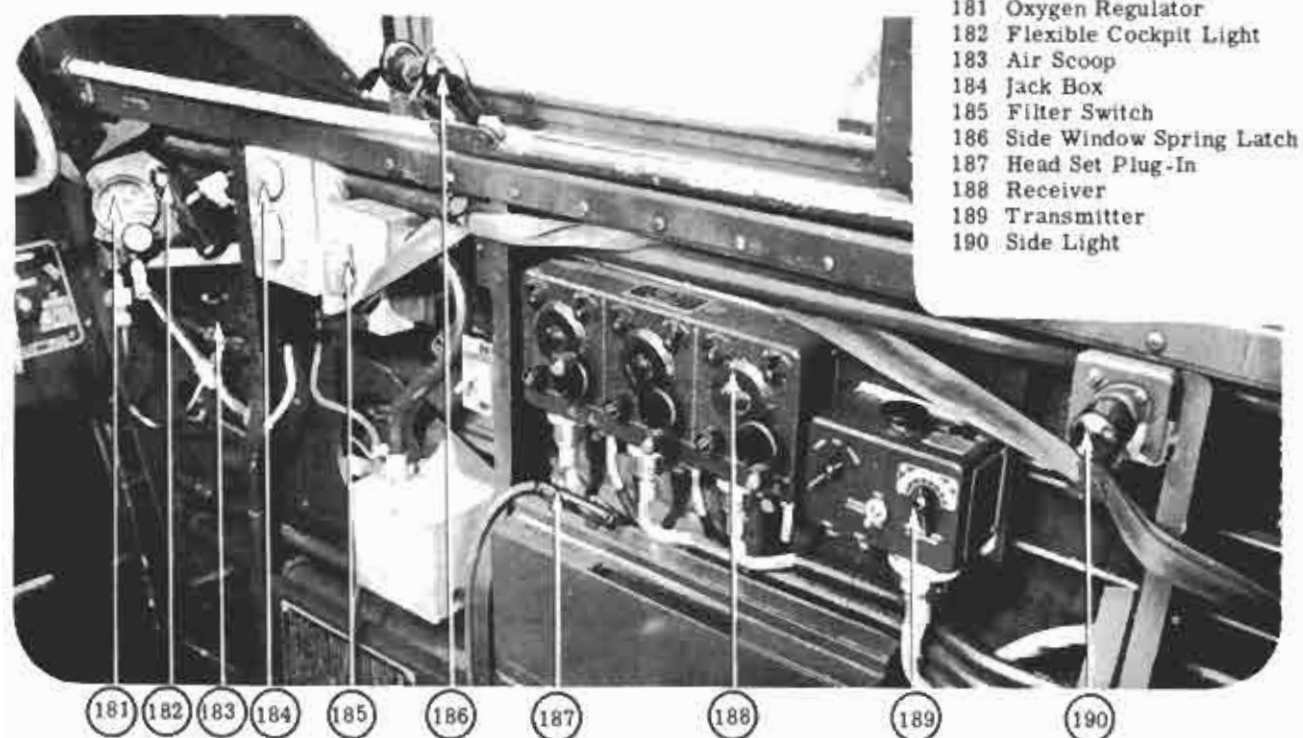

- 172 Filter Switch
- 173 Jack Box
- 174 Side Window Spring Latch
- 175 Radio Compass Control
- 176 Flexible Cockpit Light
- 177 Oxygen Regulator
- 178 Side Light
- 179 Heater Air-Flow Control Handle
- 180 Head Set Plug-In Cord

Figure 19 - Pilot's Compartment (Left Side)

Figure 20 - Pilot's Compartment (Right Side)

- 181 Oxygen Regulator
- 182 Flexible Cockpit Light
- 183 Air Scoop
- 184 Jack Box
- 185 Filter Switch
- 186 Side Window Spring Latch
- 187 Head Set Plug-In
- 188 Receiver
- 189 Transmitter
- 190 Side Light